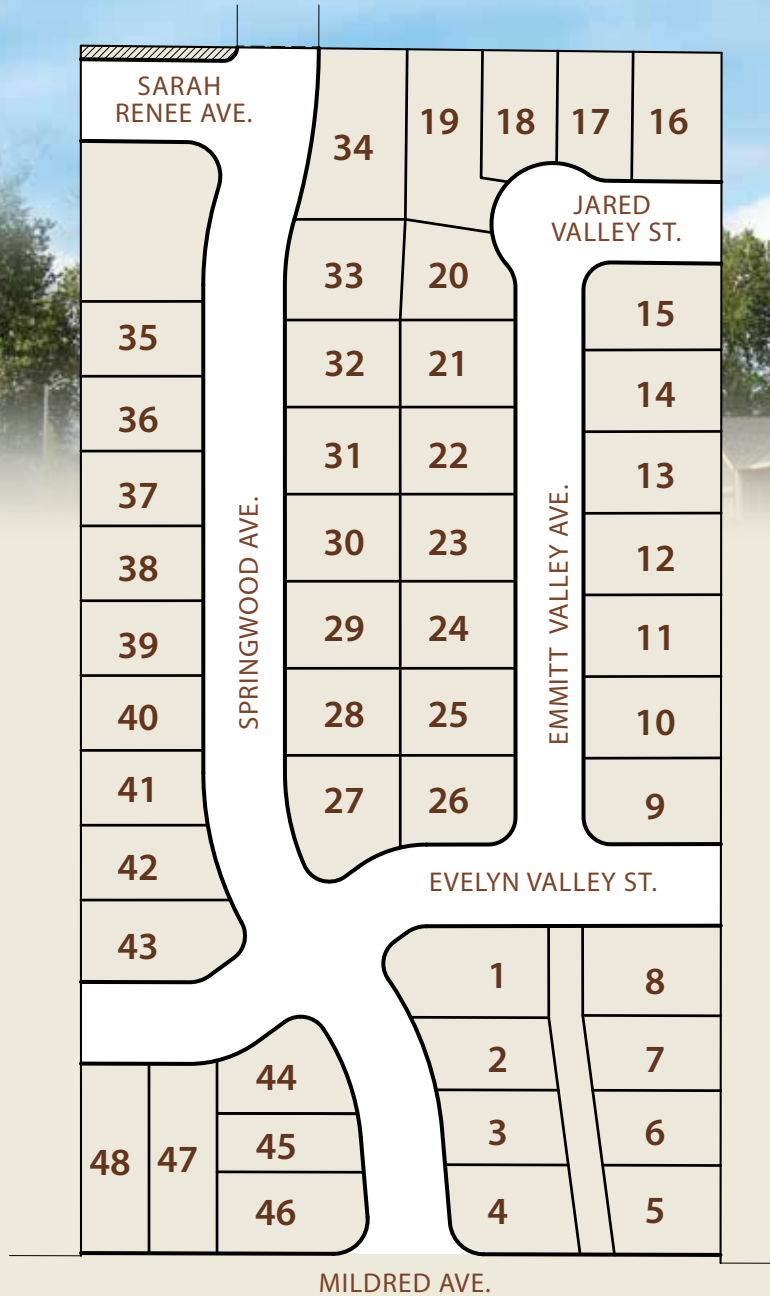

DON LULAY HOMES

SPRINGWOOD ESTATES

Don Lulay Homes is proud to announce a new project coming soon! Springwood Estates is a 48 lot subdivision off of Mildred Lane near Creekside Golf Club. Contact Erika Templeton for more information or to be added to our progress update e-mail list.